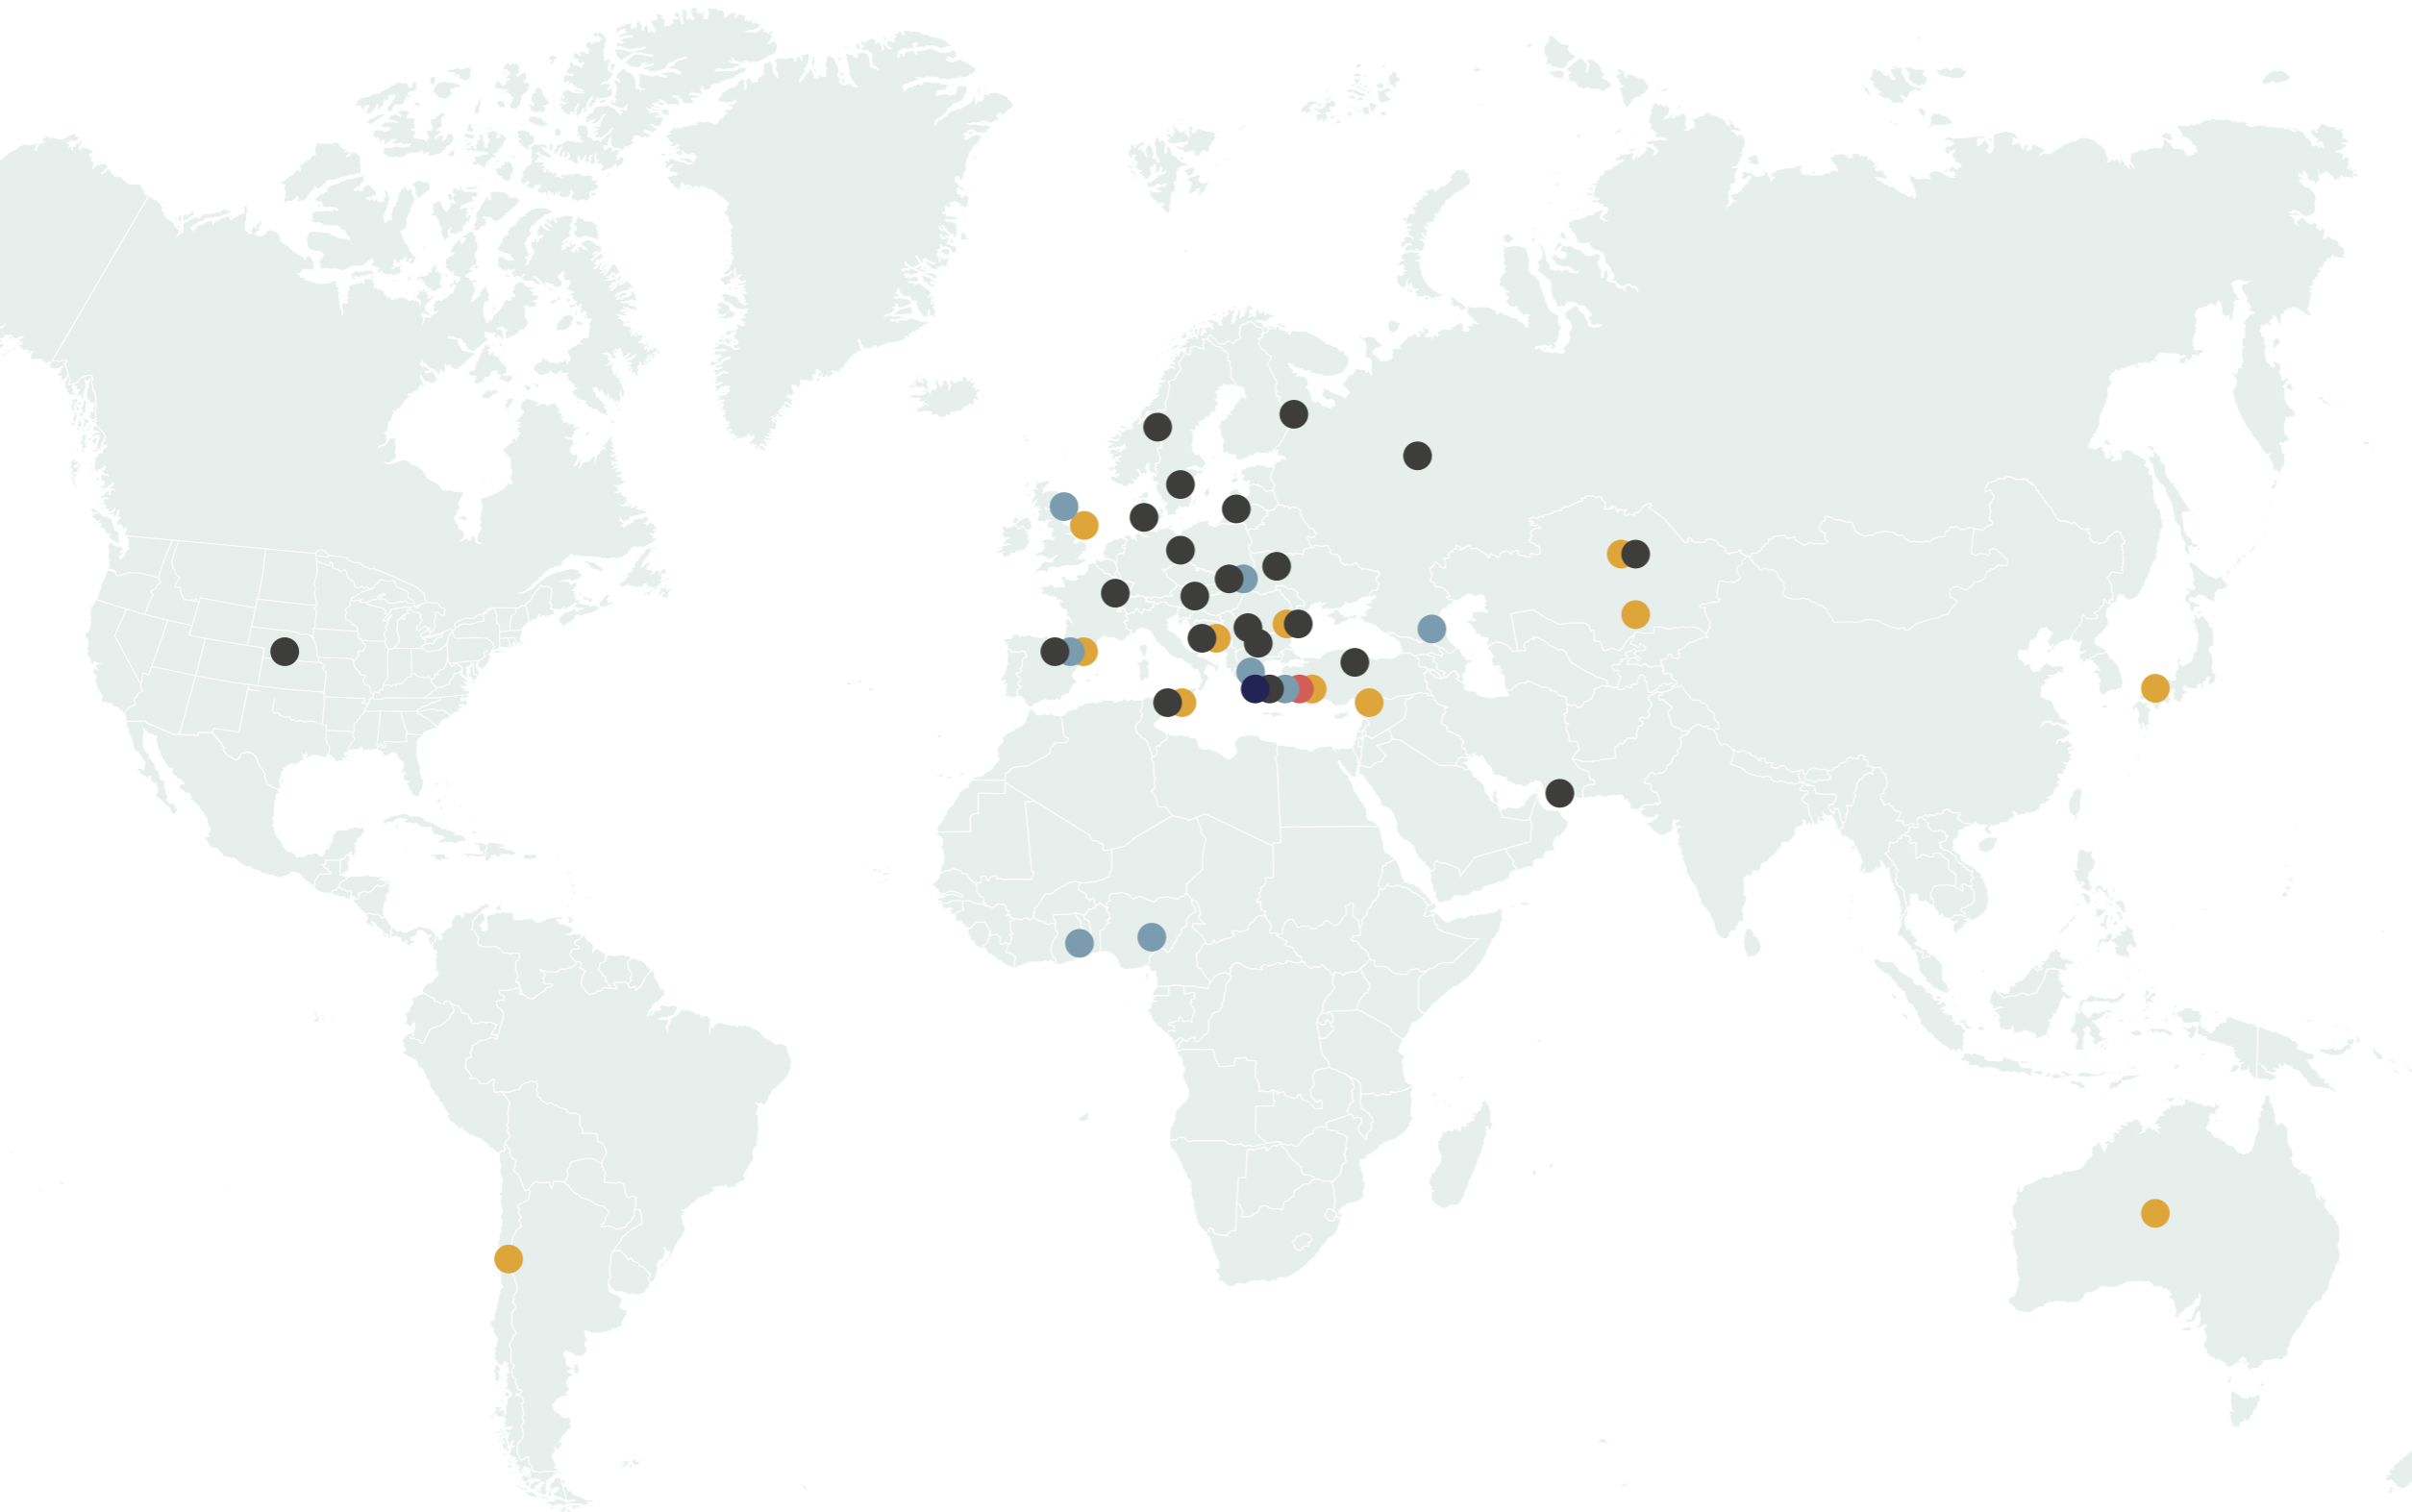

Countries of activity 2021

[GRI 102-4]

● **MYTILINEOS**
[GRI 102-3]

Head Office
8 Artemidos Street
Maroussi, 15125 Athens

Industrial production plants
Greece

● **Metallurgy**
Business Unit ASI

Countries where aluminium products are exported

Azerbaijan, United States of America, Austria, Bulgaria, France, Germany, Greece, Spain, Italy, Montenegro, Norway, Netherlands, Poland, Russia, San Marino, Slovakia, Slovenia, Sweden, Turkey, Tunisia, Finland

● **Sustainable Engineering Solutions (SES) Business Unit**

Major energy and infrastructure projects under way

Ghana, Greece, United Kingdom, Libya, Nigeria, Slovenia, Albania, Georgia

● **Renewables & Storage Development (RSD) Business Unit**

Greece, Cyprus, United Kingdom, Spain, Italy, Chile, Tunisia, Kazakhstan, Korea, Australia, Uzbekistan, Romania

● **Power & Gas**
Business Unit

Production and Supply of Electricity and Natural Gas
Greece